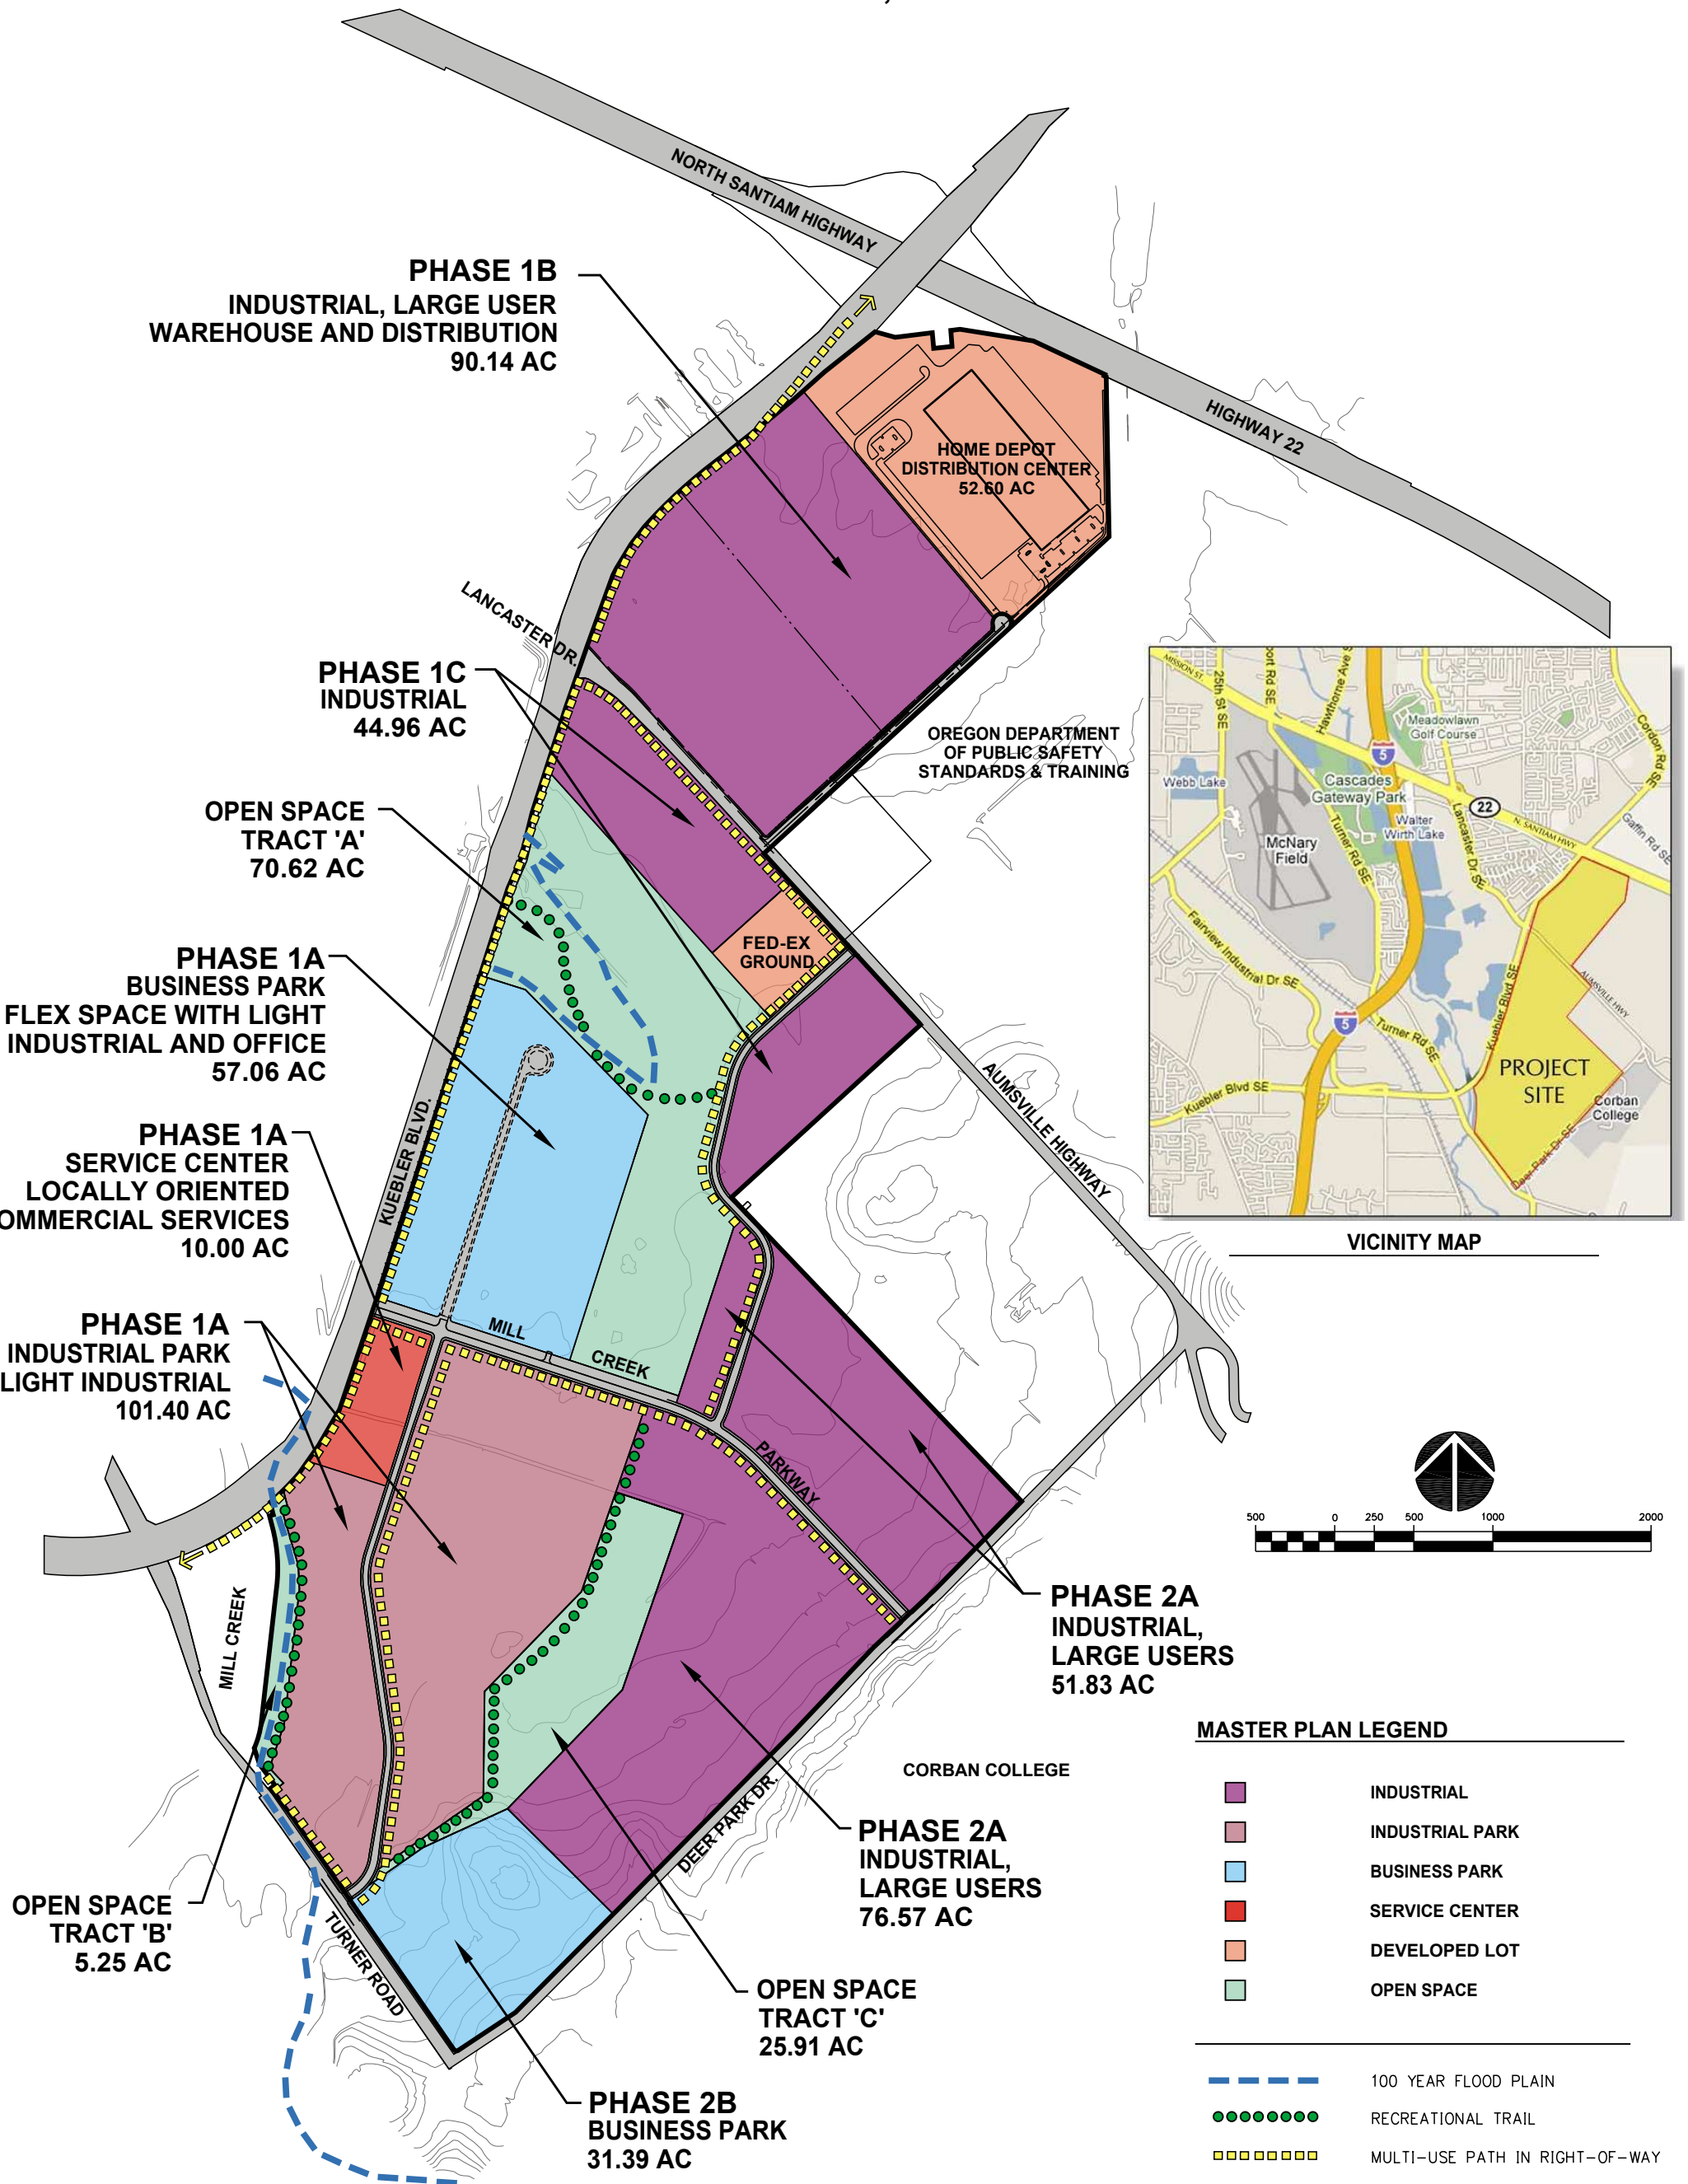

# MILL CREEK CORPORATE CENTER

## SALEM, OREGON

### MASTER PLAN LEGEND

- INDUSTRIAL
  - INDUSTRIAL PARK
  - BUSINESS PARK
  - SERVICE CENTER
  - DEVELOPED LOT
  - OPEN SPACE
- 
- 100 YEAR FLOOD PLAIN
  - RECREATIONAL TRAIL
  - MULTI-USE PATH IN RIGHT-OF-WAY