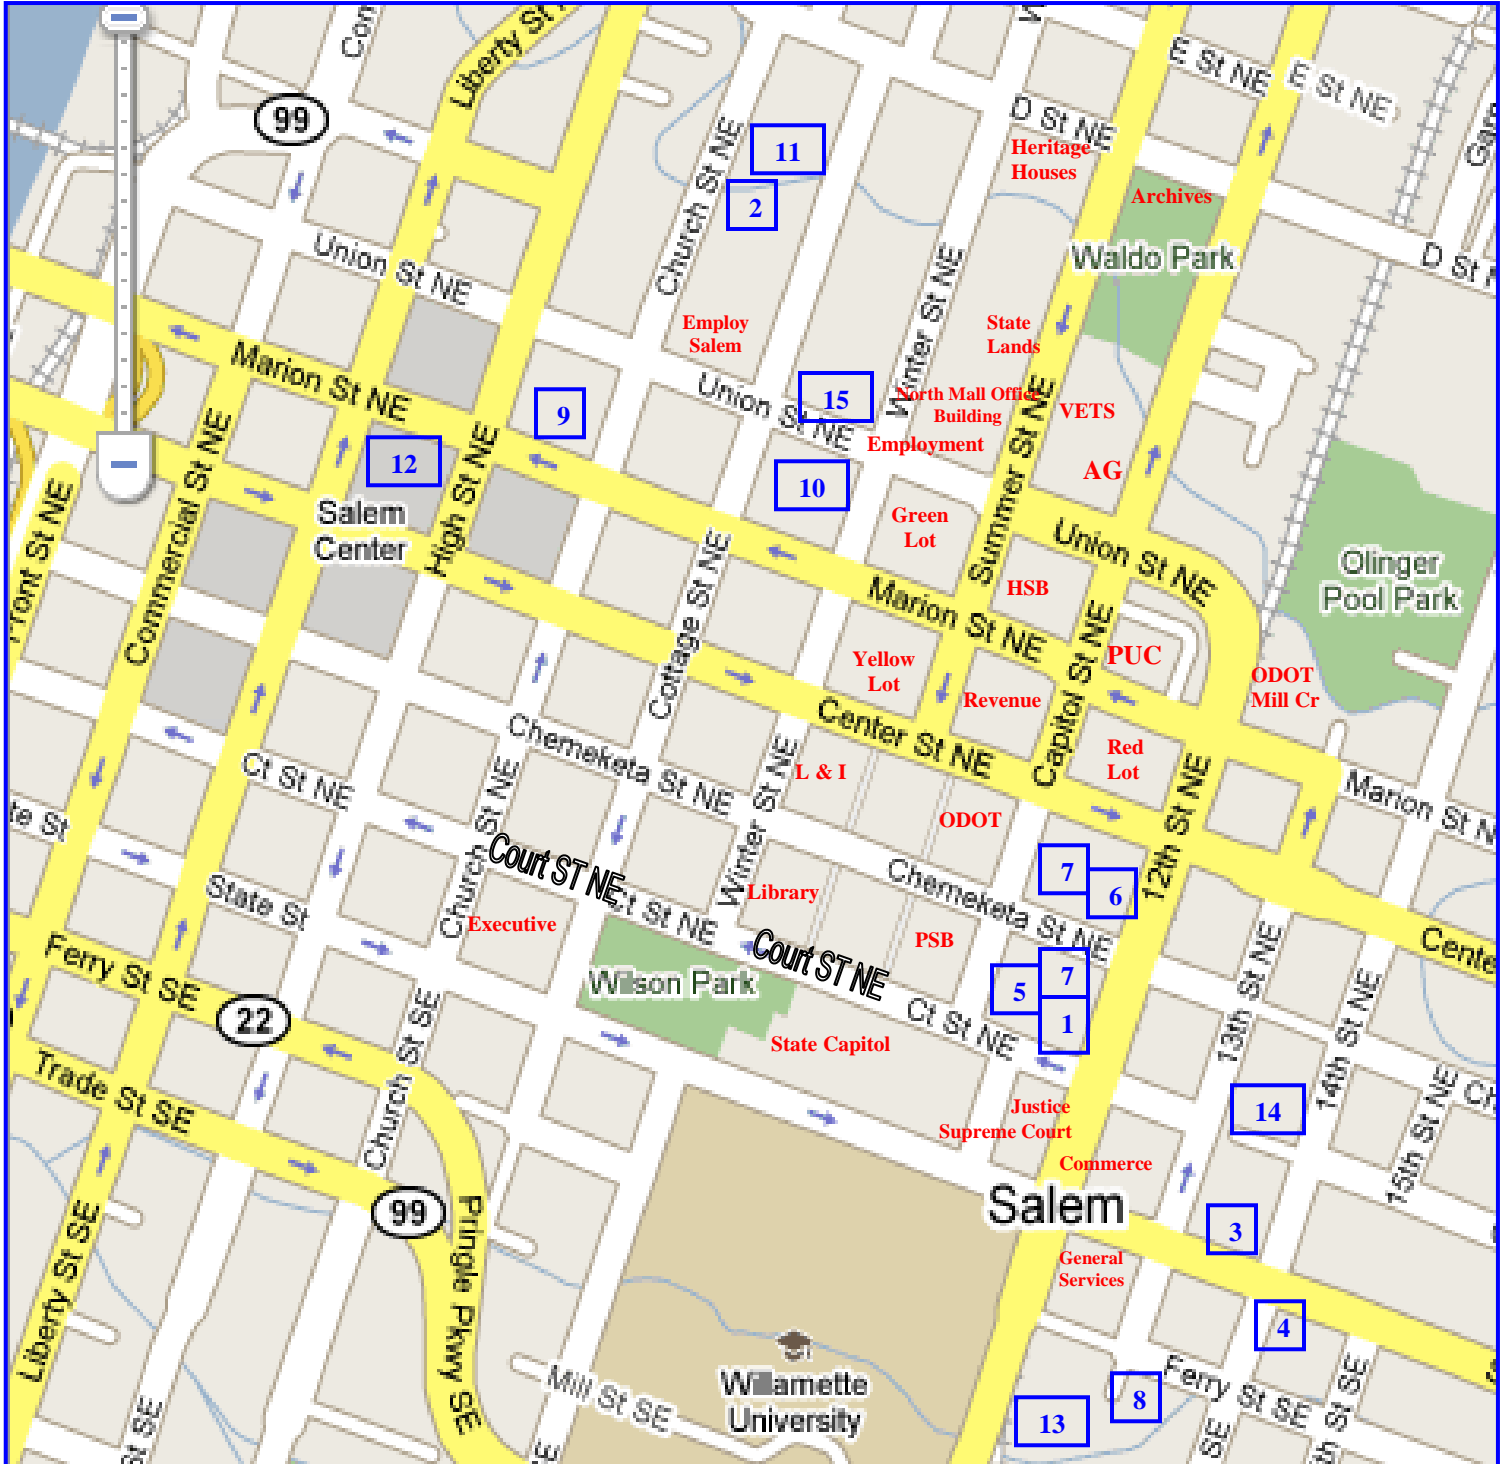

Private Lots – Salem, Capitol Mall Area

Location Number	See map on reverse	Rates updated 4/30/10 Some rates may vary during Legislative Session	
1	Associated Oregon Industries - 12th & Court NE	(503) 588-0050	$60/mo, Assigned
2	Beall, Connie - 700 block Cottage NE	(503) 585-1726	Market driven, Assigned
3	Bellinger Tire - 14th and State	(503) 399-1198	$52/mo, Unassigned
4	Capitol Market - 14th and State	(503) 581-7971	$30/mo, Assigned
5	Cliff's Automotive - 210 Capitol NE	(503) 362-1620	$65/mo, Unassigned
6	Cliff's Automotive - 315 12th NE	(503) 362-1620	$65/mo, Assigned
7	Deems, Inc. – 266 Capital & 1170 Center NE	(503) 585-1645	$55/mo, Assigned
8	Deems, Inc. - 1350 Ferry SE	(503) 585-1645	$40/mo, Assigned
9	Energy Bldg, Brian Shea - 625 Marion NE	(800) 286-2010 x352	$60/mo, Assigned
10	Lee Apartments - 585 Winter NE	(503) 364-1641	$70/mo, Assigned/lease
11	Lora Hurlburt - 768 Cottage NE	(503) 581-2385	$50/mo, Assigned
12	Macy's Department Store - 400 High NE	(503) 391-2300	Street/Roof, mixed $88/$73/$59/mo
13	Mission Mill (Willamette Heritage Center) – 1313 Mill NE (North alley parking strip)	(503) 585-7012	$40/mo, Assigned
14	St. John Lutheran Church - 1350 Court NE	(503) 588-0171	$50/mo, Assigned
15	Winter Garden Apartments - 601 Winter NE	(503) 371-3226	$65/mo, Assigned

Private Lots - Portland, Lloyd District

Liberty Centre Parking	650 NE Holladay	(503) 235-7275
City Center Parking	Office: 920 SW 6th, Parking: 12th & Lloyd	(503) 221-1666
Star Park	7th & Irving	(503) 223-4128

Other Information

Parking

State of Oregon Parking Office (provider of this list)	(503) 378-5090
Capitol Building, Scratch-it daily permits, Room 49 basement	(503) 986-1180
City of Salem Parking Permits	(503) 588-6256
City of Salem Community Enforcement – meter Cash Keys	(503) 588-6471

Transit

CARTS Bus (surrounding communities to Salem)	(503) 585-5187
Salem-Keizer Transit Bus Information - Cherriots www.cherriots.org	(503) 588-BUSS
SMART Bus – Wilsonville/Salem www.ridesmart.com	(877) 570-1585
Tri-Met Bus Information – Portland www.trimet.org	(503) 238-7433

Vanpool/Carpool

Cherriots Rideshare – vanpool information and carpool matching www.cherriots.org/rideshare	Outside Salem (888) 323-POOL or (503) 371-POOL
Valley Vanpool Information www.valleyvanpool.info	(877) 826-4646

Private Parking Locations Salem Capitol Mall Area
State Building or Parking Lots, Noted in Red
Private Parking Lots, Noted in Blue

See reverse for location details

Questions? Call Parking & Commuting Services
(503) 378-5090