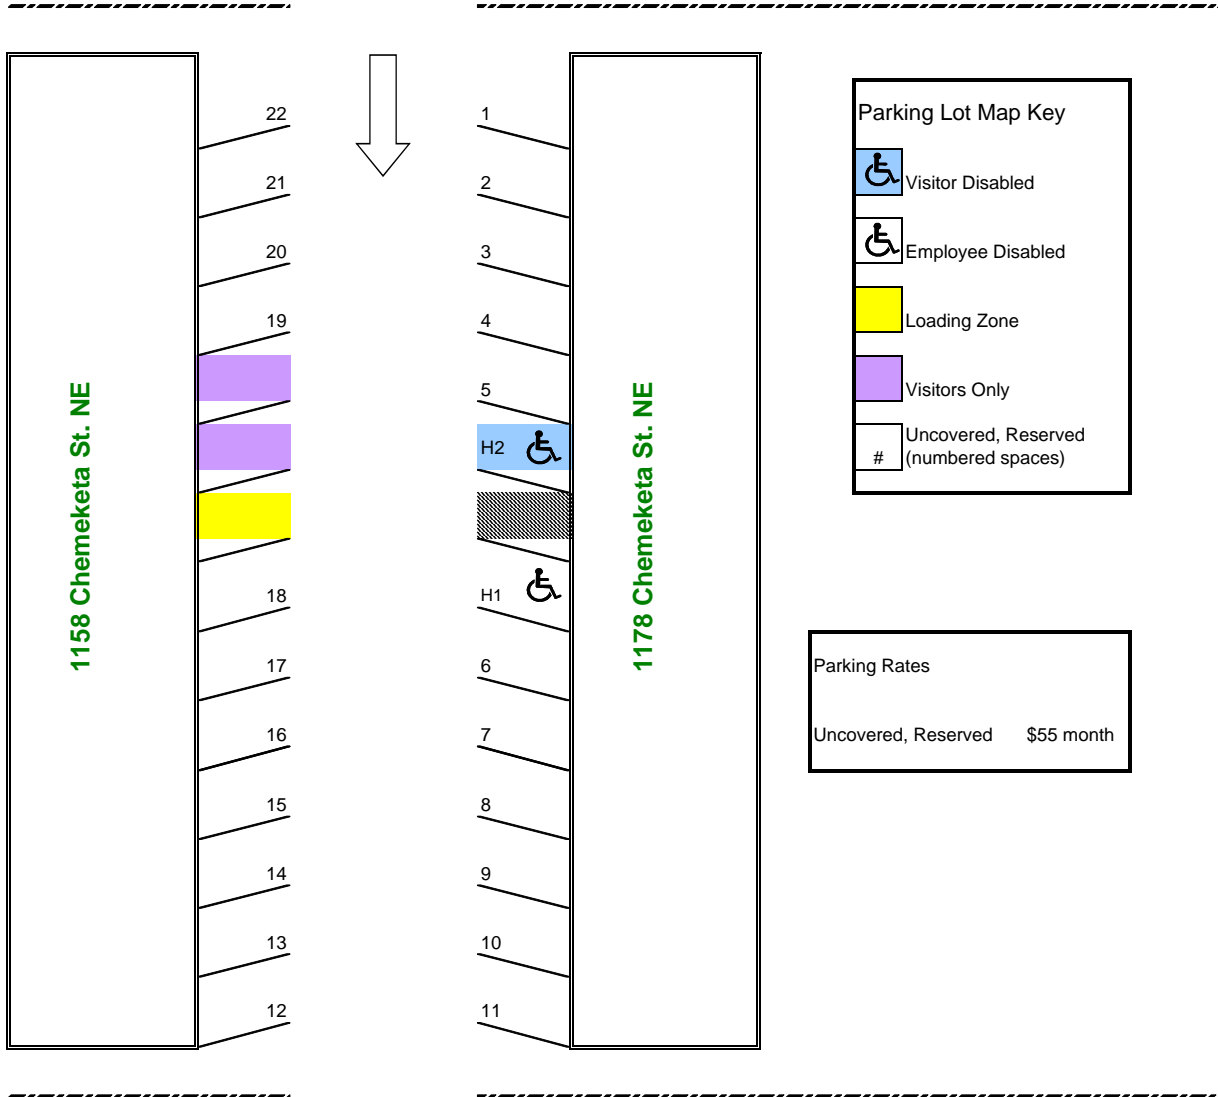

1158/1178 Chemeketa St - 422

Leased by ODOT - Owned by Deems, Inc.

CHEMEKETA STREET

Parking Lot Map Key

- Visitor Disabled
- Employee Disabled
- Loading Zone
- Visitors Only
- Uncovered, Reserved (numbered spaces)

Parking Rates

Uncovered, Reserved \$55 month

12TH STREET

ALLEY