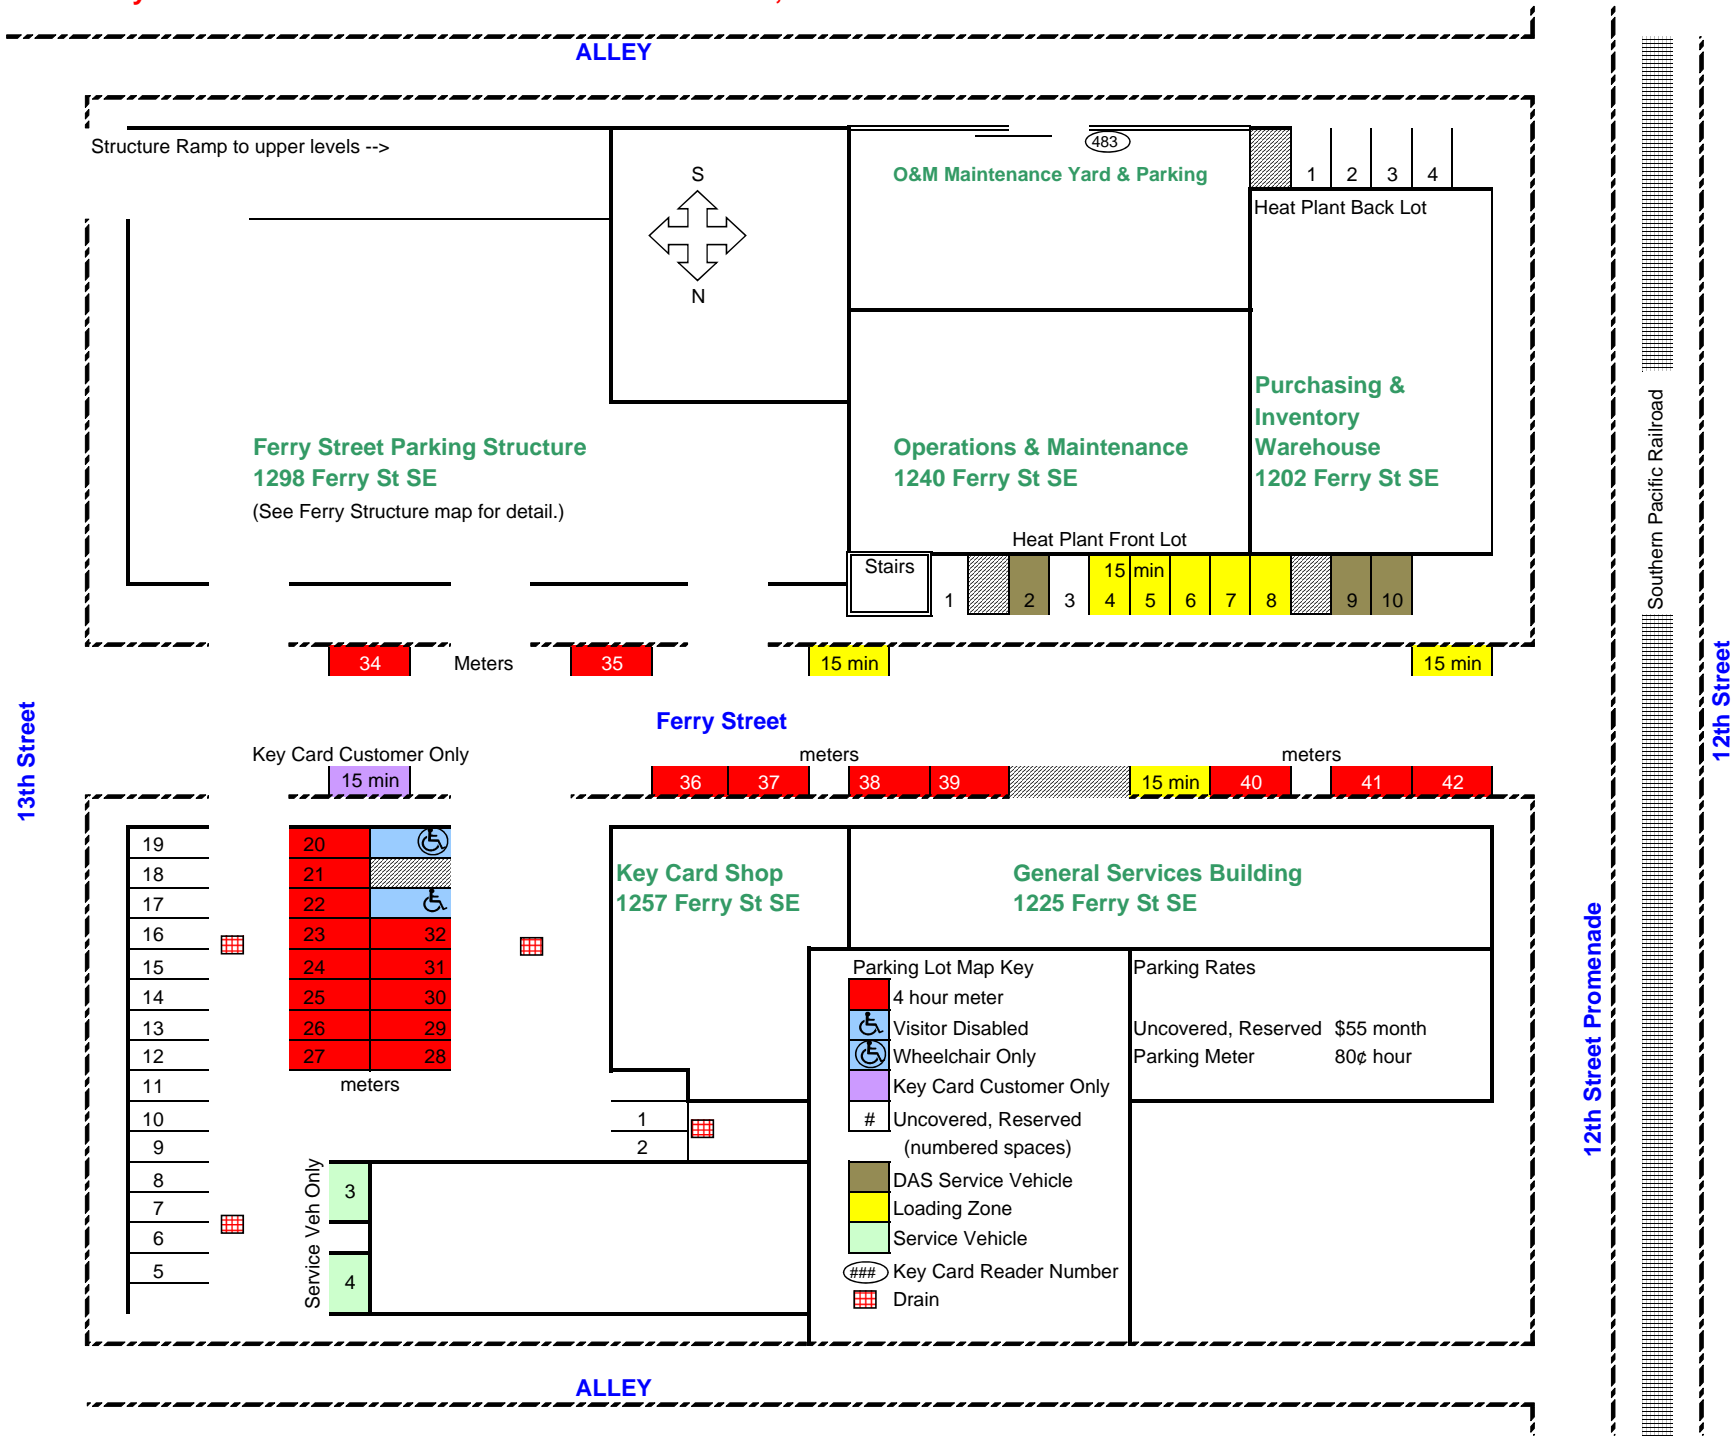

1200 Ferry Street & Heat Plant & General Services Lot - 114, 115 & 211

Key Card Customer Only
15 min

19	20	21	22	23	24	25	26	27	28	29	30	31	32
18													
17													
16													
15													
14													
13													
12													
11													
10													
9													
8													
7													
6													
5													

Service Veh Only

3
4

Ferry Street meters

36	37	38	39	40	41	42
----	----	----	----	----	----	----

15 min

<p>Parking Lot Map Key</p> <ul style="list-style-type: none"> 4 hour meter Visitor Disabled Wheelchair Only Key Card Customer Only # Uncovered, Reserved (numbered spaces) DAS Service Vehicle Loading Zone Service Vehicle ### Key Card Reader Number Drain 	<p>Parking Rates</p> <ul style="list-style-type: none"> Uncovered, Reserved \$55 month Parking Meter 80¢ hour
---	--