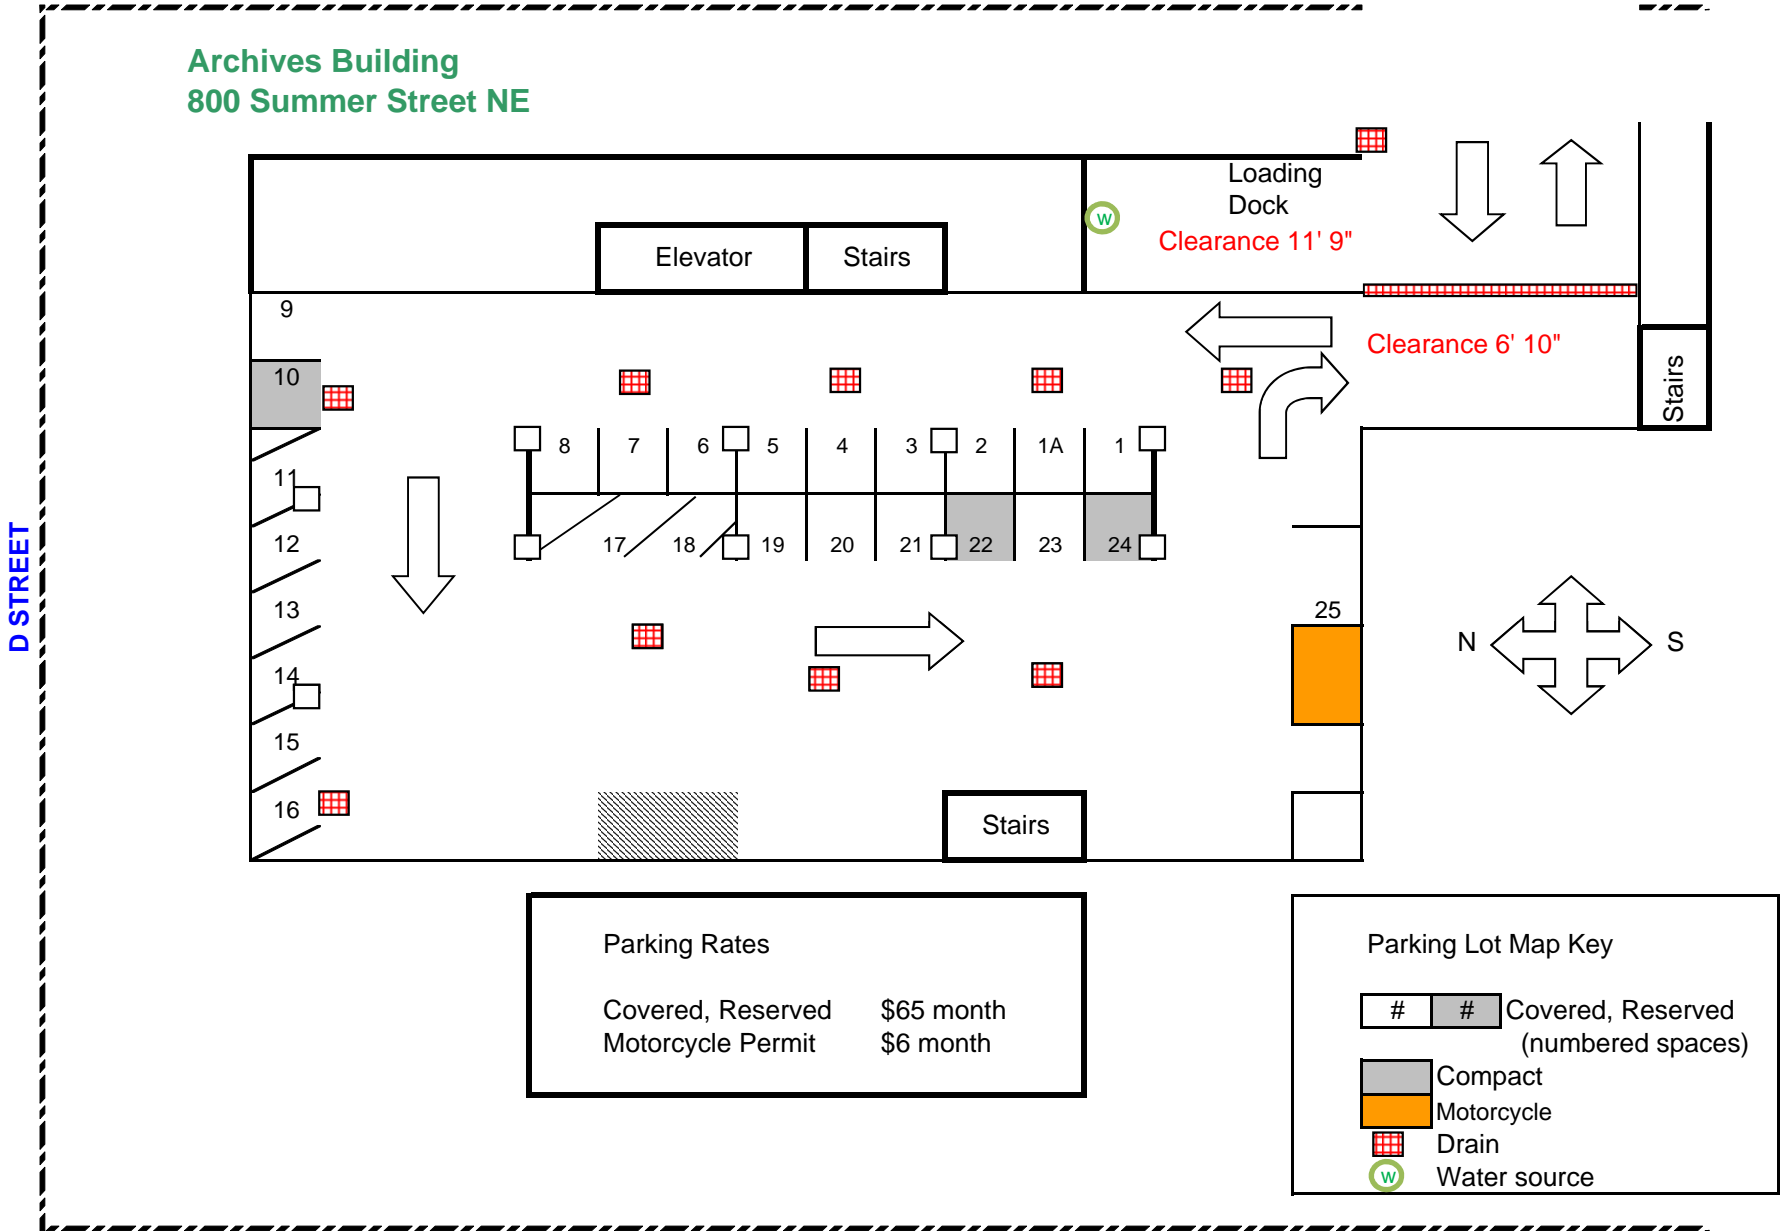

Archives Building
800 Summer Street NE

Parking Rates	
Covered, Reserved	\$65 month
Motorcycle Permit	\$6 month

Parking Lot Map Key	
# #	Covered, Reserved (numbered spaces)
■	Compact
■	Motorcycle
■	Drain
W	Water source

SUMMER STREET