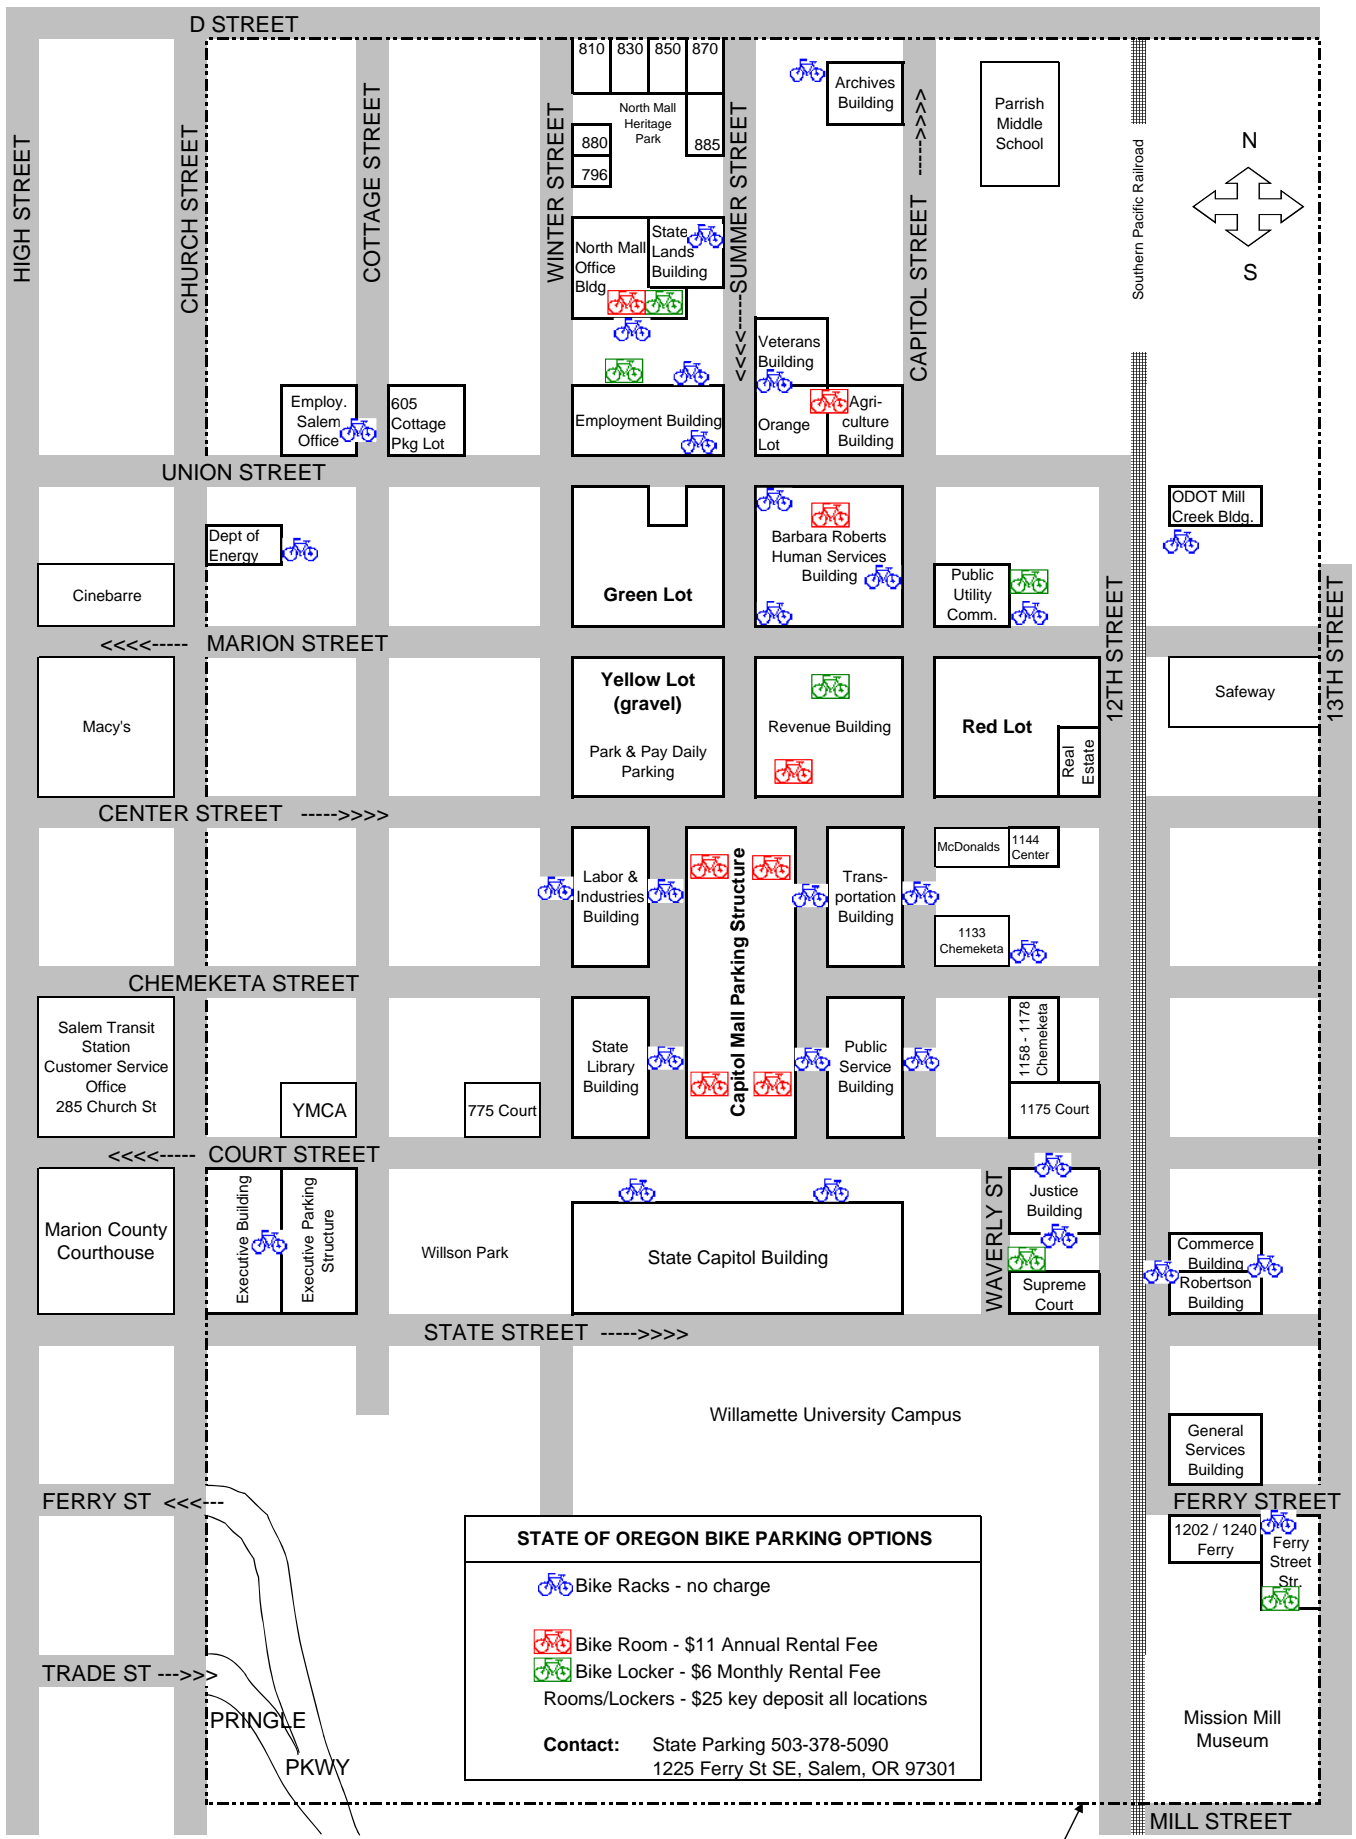

SALEM CAPITOL MALL AREA - BIKE PARKING

STATE OF OREGON BIKE PARKING OPTIONS

-  Bike Racks - no charge
-  Bike Room - \$11 Annual Rental Fee
-  Bike Locker - \$6 Monthly Rental Fee

Rooms/Lockers - \$25 key deposit all locations