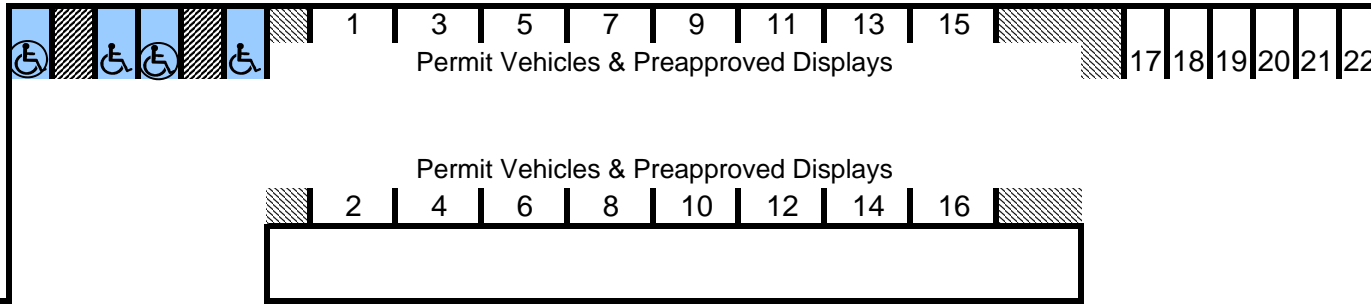

Capitol Front - 3.3-2

City of Salem meters

City of Salem parking meters

City of Salem meters

Court Street (one way --->)

Parking Rates	
Uncovered, Reserved	\$55 month

Parking Lot Map Key	
	Visitor Disabled
	Van Accessible
	Uncovered, Reserved (numbered spaces)