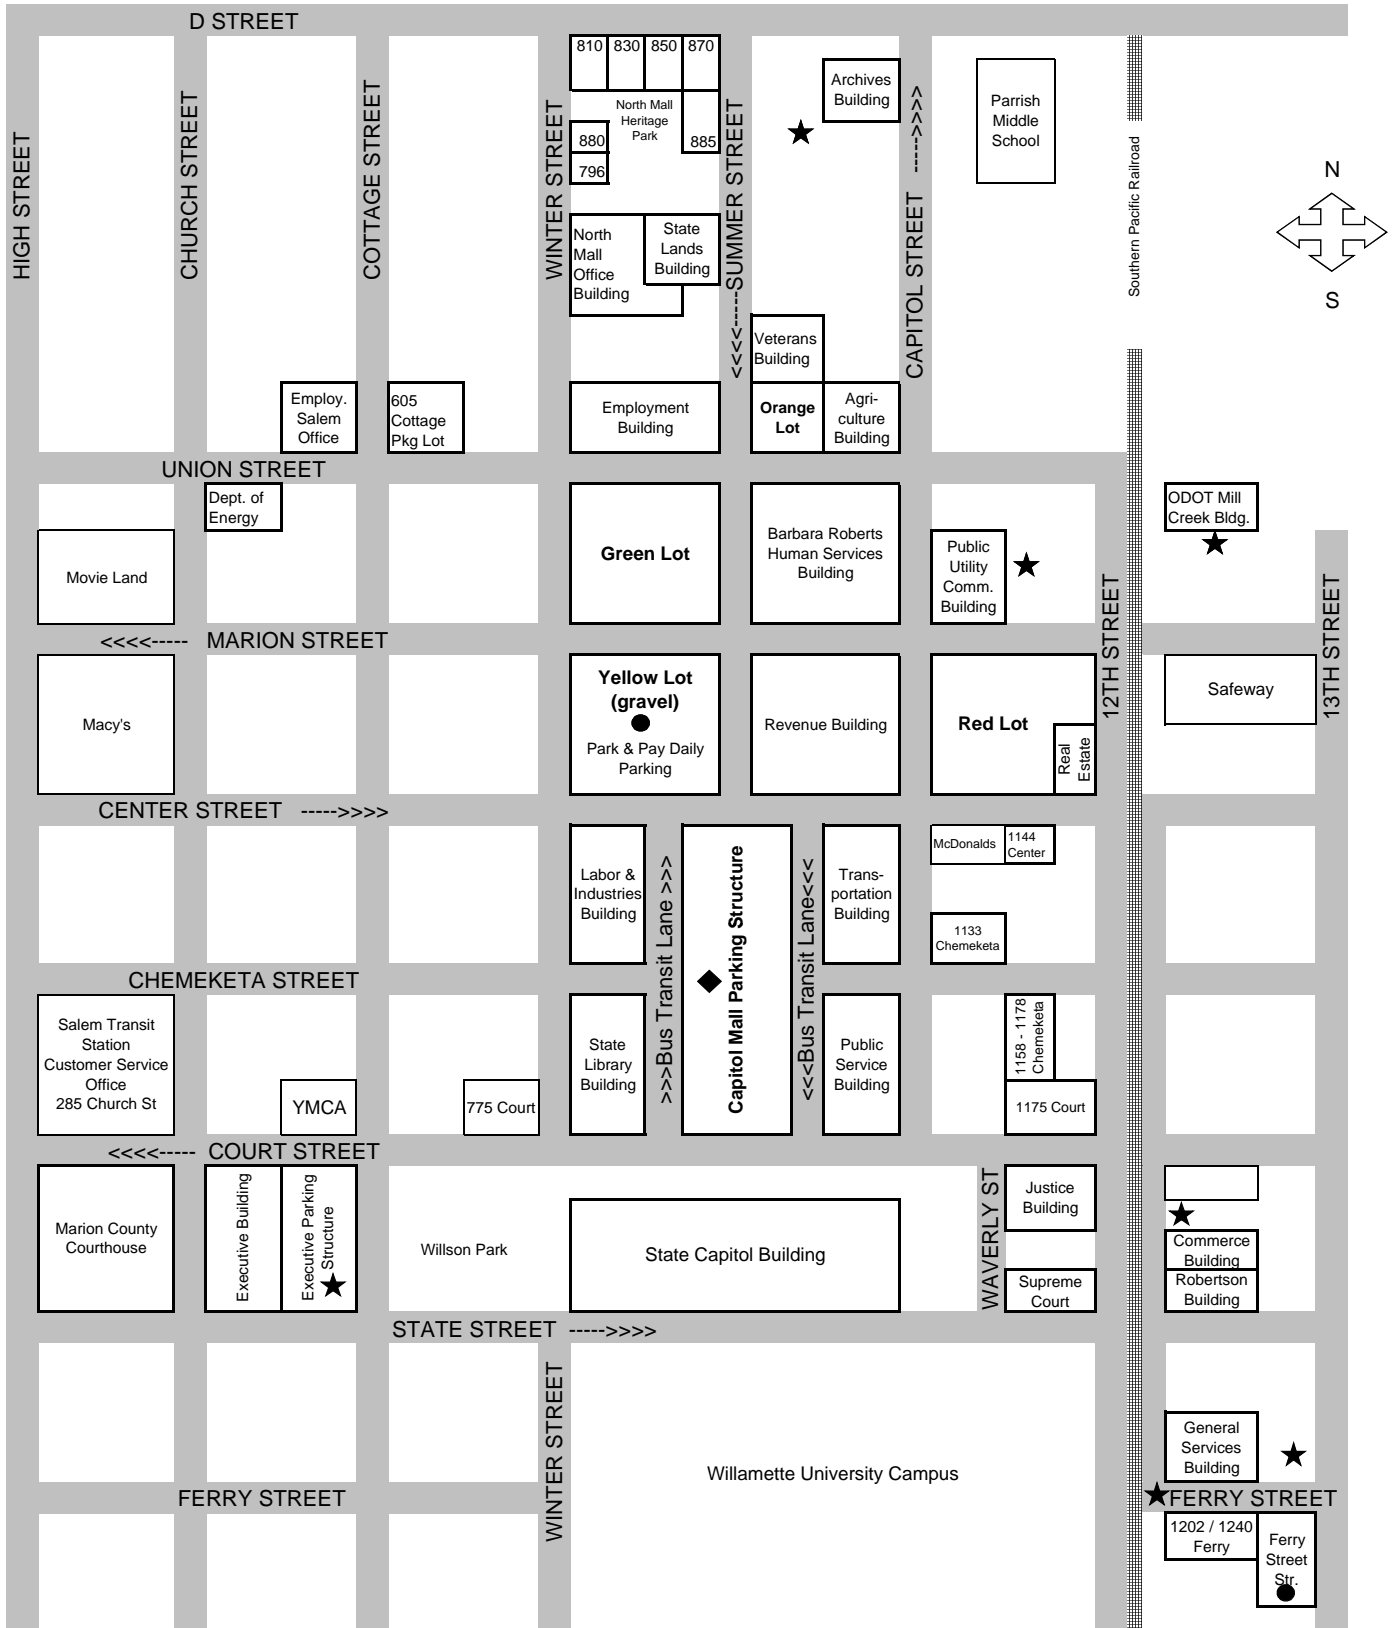

SALEM CAPITOL MALL AREA

- ★ State of Oregon Meters - OK to use Agency issued one-day permit
- ◆ Capitol Mall Structure Meters - OK to use Agency Issued one-day permit
- Yellow Lot & Ferry Structure Rooftop Visitor Spaces - OK to use Agency issued one-day permit