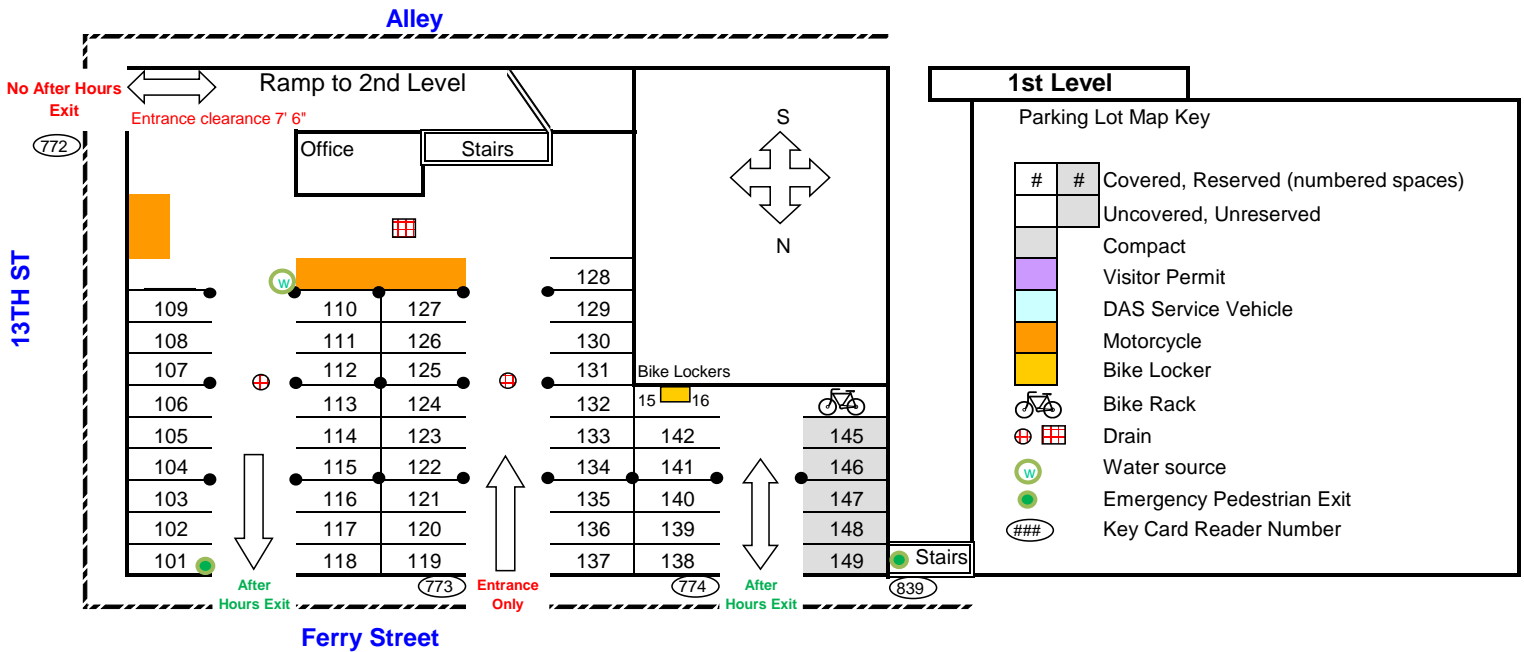

# Ferry Street Structure - 111, 112 & 113

1298 Ferry Street SE

Parking Garage Hours: Open 5:45 AM, Close 6:15 PM

**3rd Level**

**Parking Rates**

Covered, Reserved	\$65 month
Unreserved Permit	\$50 month
Motorcycle Permit	\$6 month
Visitor Permit	\$6 day, \$3 half day
Bicycle Locker	\$6 month
Bicycle Key Deposit	\$25 refundable
Bicycle Rack	No Charge