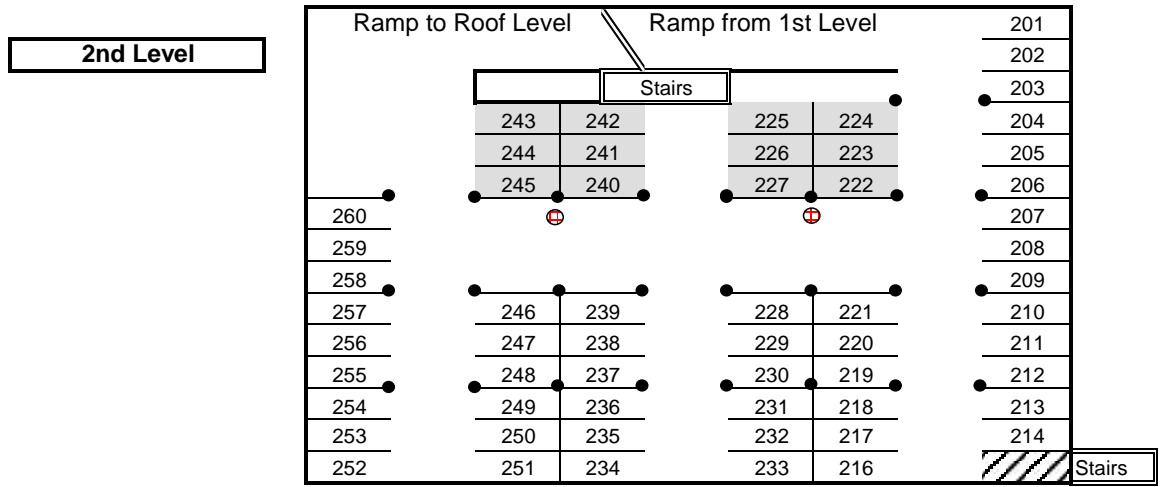

# Ferry Street Structure - 111, 112 & 113

1298 Ferry Street SE

Parking Garage Hours: Open 5:45 AM, Close 6:15 PM

**3rd Level**

**Parking Rates**

Covered, Reserved	\$65 month
Unreserved Permit	\$50 month
Motorcycle Permit	\$6 month
Visitor Permit	\$6 day, \$3 half day
Bicycle Locker	\$6 month
Bicycle Key Deposit	\$25 refundable
Bicycle Rack	No Charge