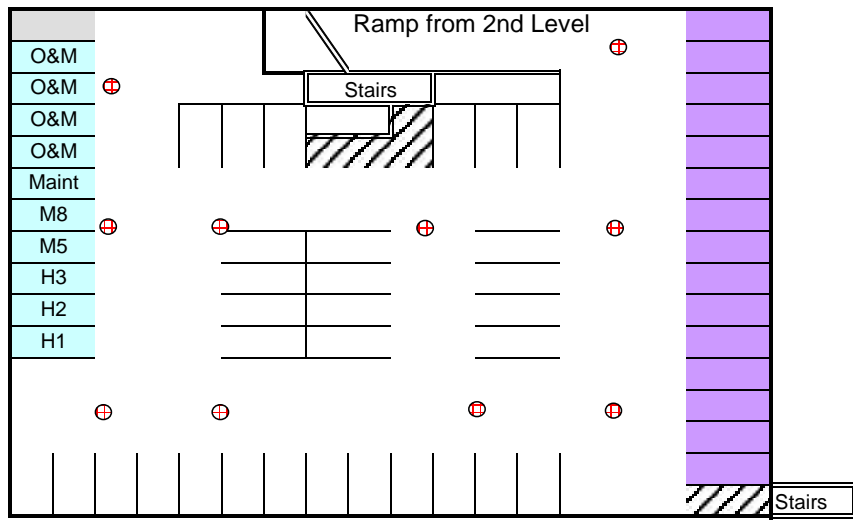

# Ferry Street Structure - 111, 112 & 113

1298 Ferry Street SE

Parking Garage Hours: Open 5:45 AM, Close 6:15 PM

**3rd Level**

**Parking Rates**

Covered, Reserved	\$65 month
Unreserved Permit	\$50 month
Motorcycle Permit	\$6 month
Visitor Permit	\$6 day, \$3 half day
Bicycle Locker	\$6 month
Bicycle Key Deposit	\$25 refundable
Bicycle Rack	No Charge