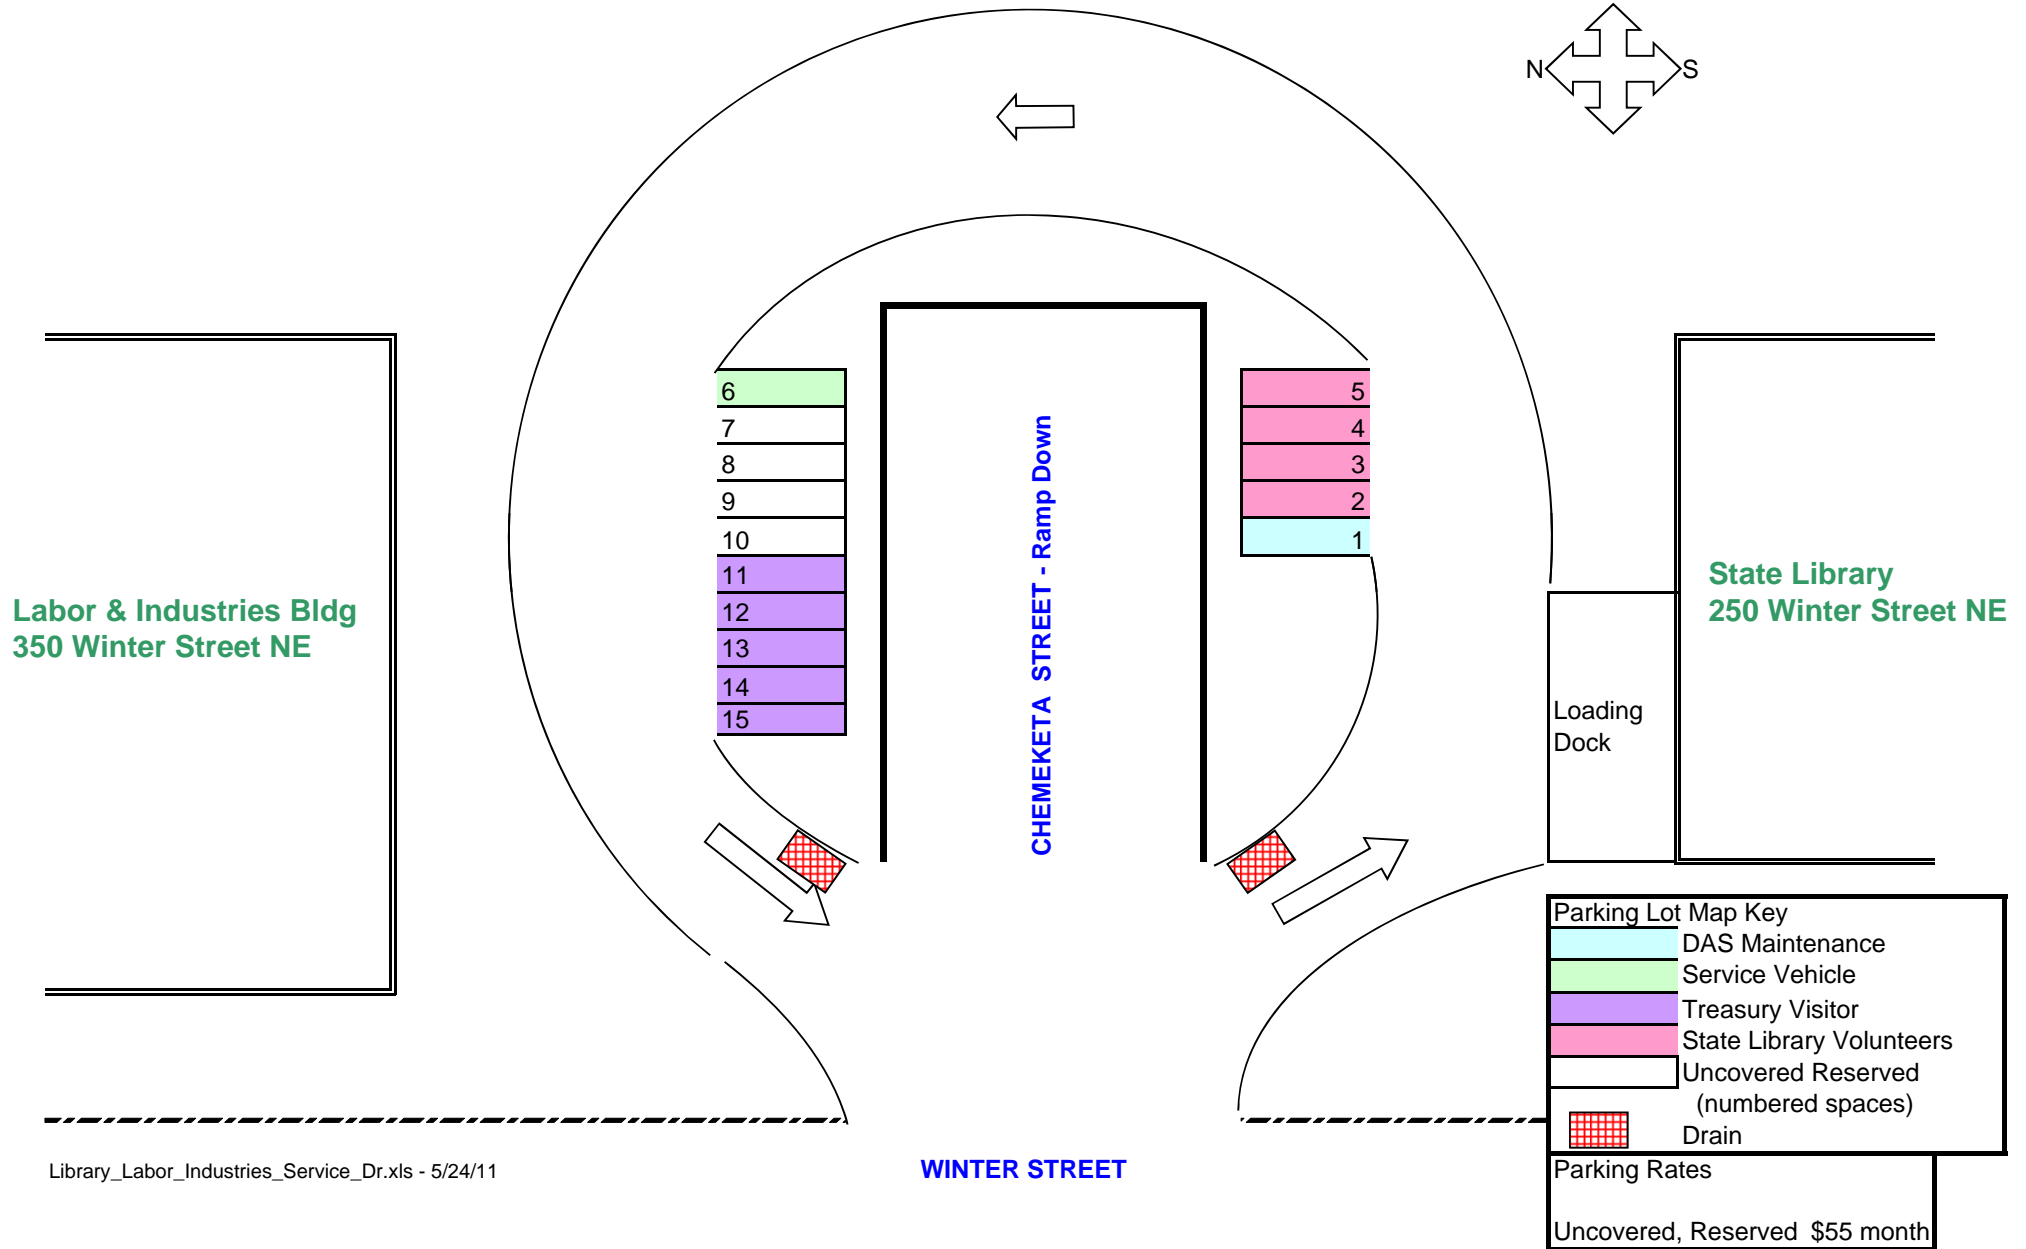

# State Library and L & I Building Service Drive - 441

Labor & Industries Bldg  
350 Winter Street NE

State Library  
250 Winter Street NE

Loading Dock

CHEMEKETA STREET - Ramp Down

WINTER STREET

Parking Lot Map Key	
	DAS Maintenance
	Service Vehicle
	Treasury Visitor
	State Library Volunteers
	Uncovered Reserved (numbered spaces)
	Drain

Parking Rates	
Uncovered, Reserved	\$55 month