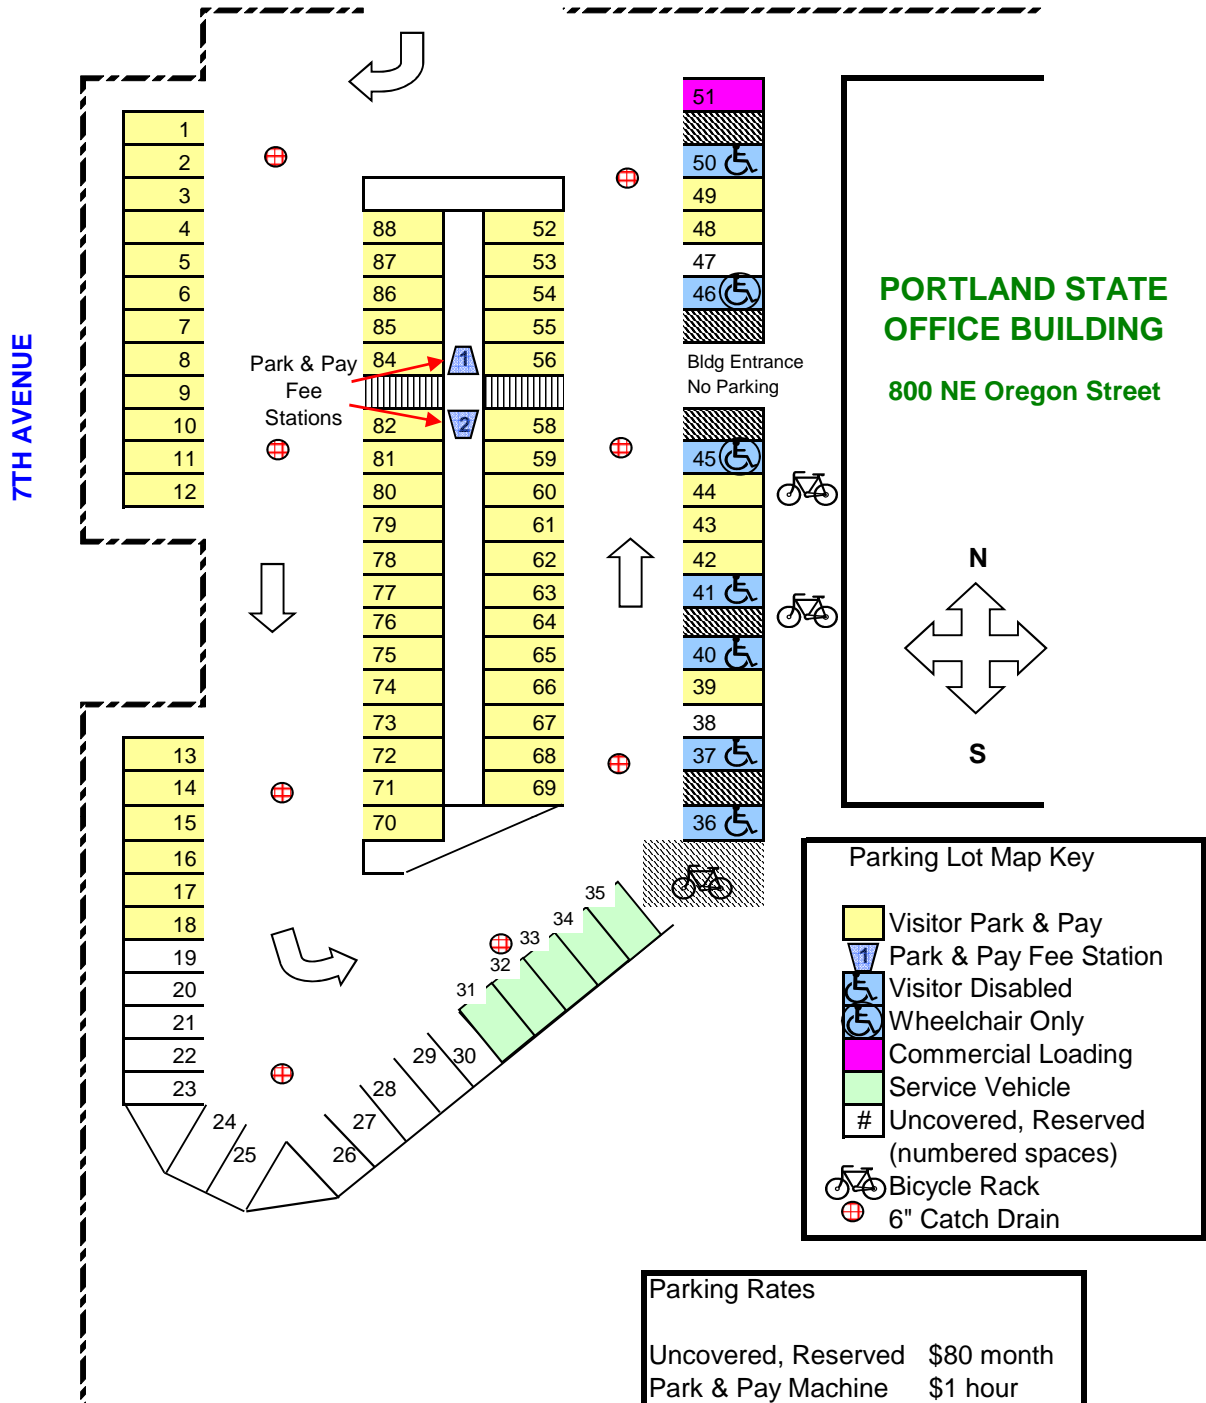

Portland State Office Building Surface Lot - P23

OREGON STREET

**PORTLAND STATE
OFFICE BUILDING**

800 NE Oregon Street

Parking Lot Map Key

- Visitor Park & Pay
- Park & Pay Fee Station
- Visitor Disabled
- Wheelchair Only
- Commercial Loading
- Service Vehicle
- Uncovered, Reserved (numbered spaces)
- Bicycle Rack
- 6" Catch Drain

Parking Rates

Uncovered, Reserved	\$80 month
Park & Pay Machine	\$1 hour
Bicycle Rack	No charge