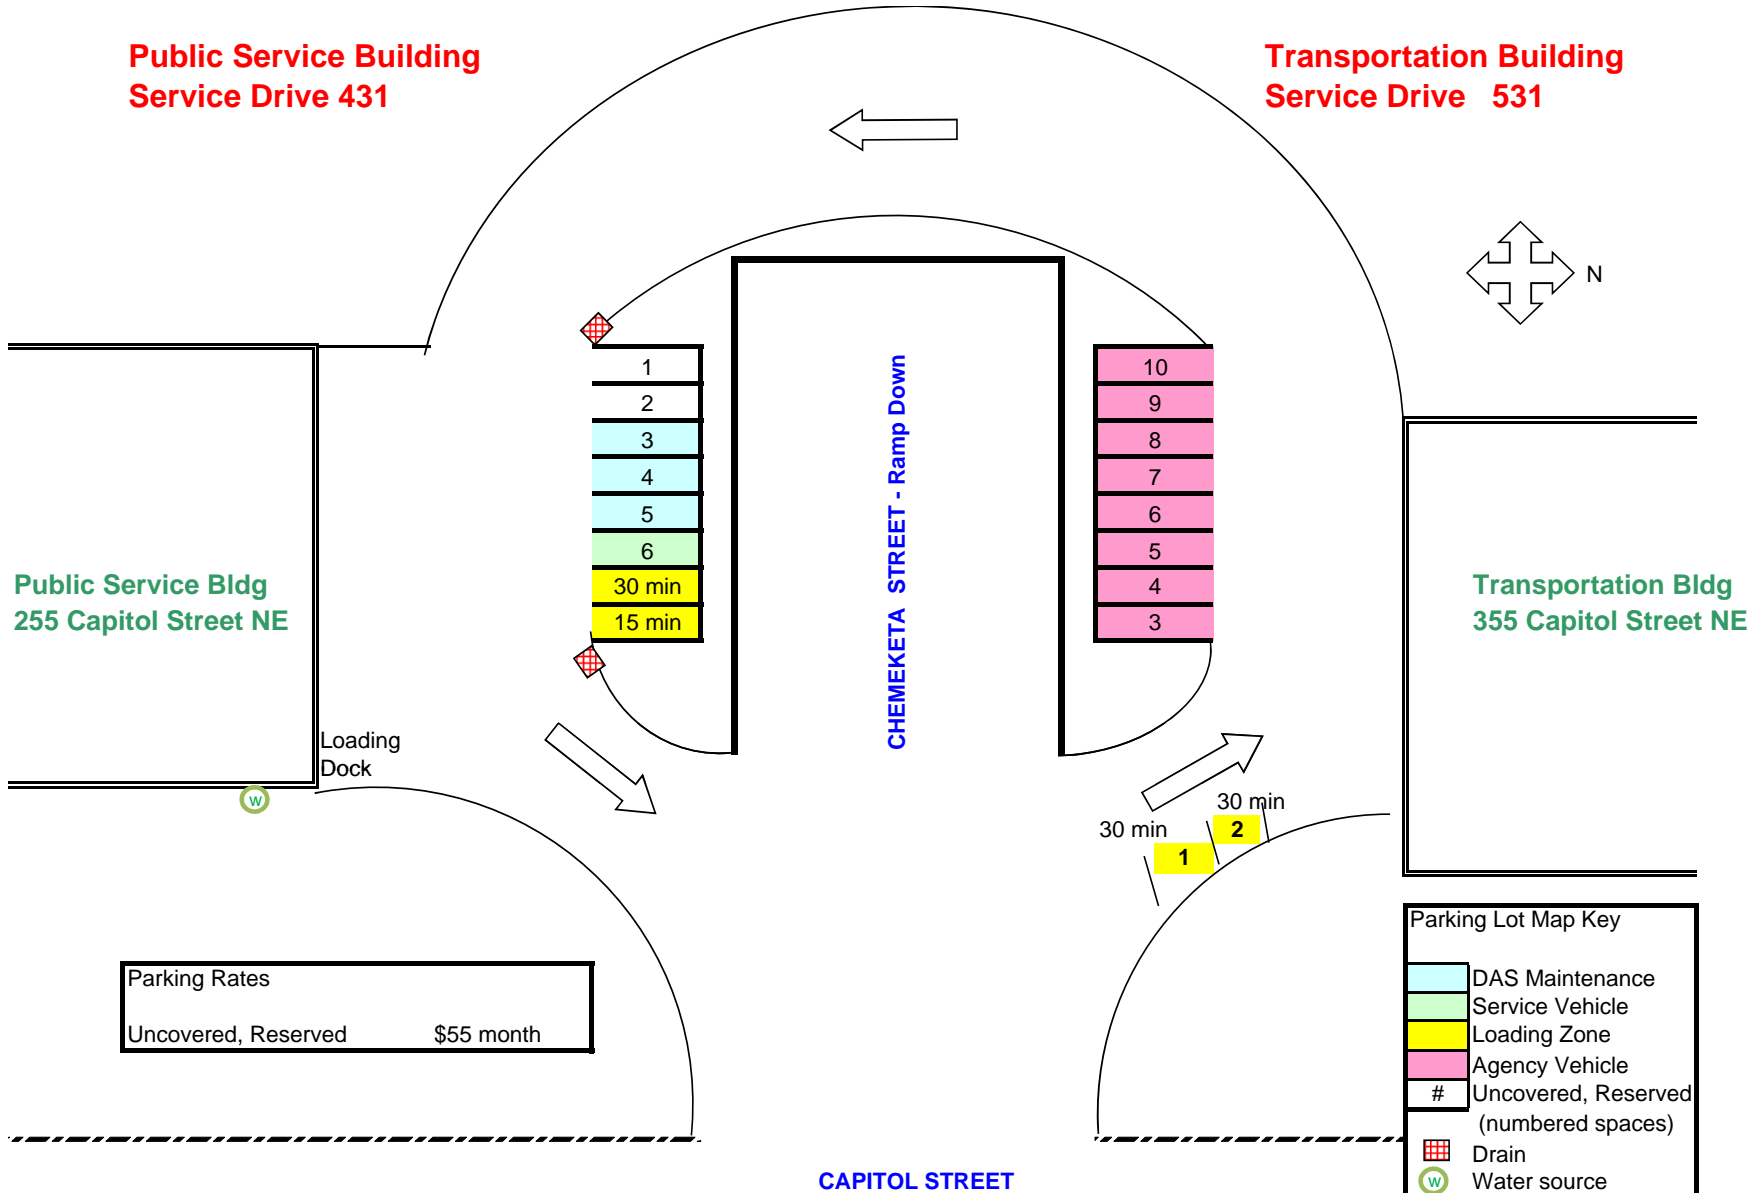

**Public Service Building
Service Drive 431**

**Transportation Building
Service Drive 531**

Parking Rates	
Uncovered, Reserved	\$55 month

Parking Lot Map Key	
	DAS Maintenance
	Service Vehicle
	Loading Zone
	Agency Vehicle
	Uncovered, Reserved (numbered spaces)
	Drain
	Water source