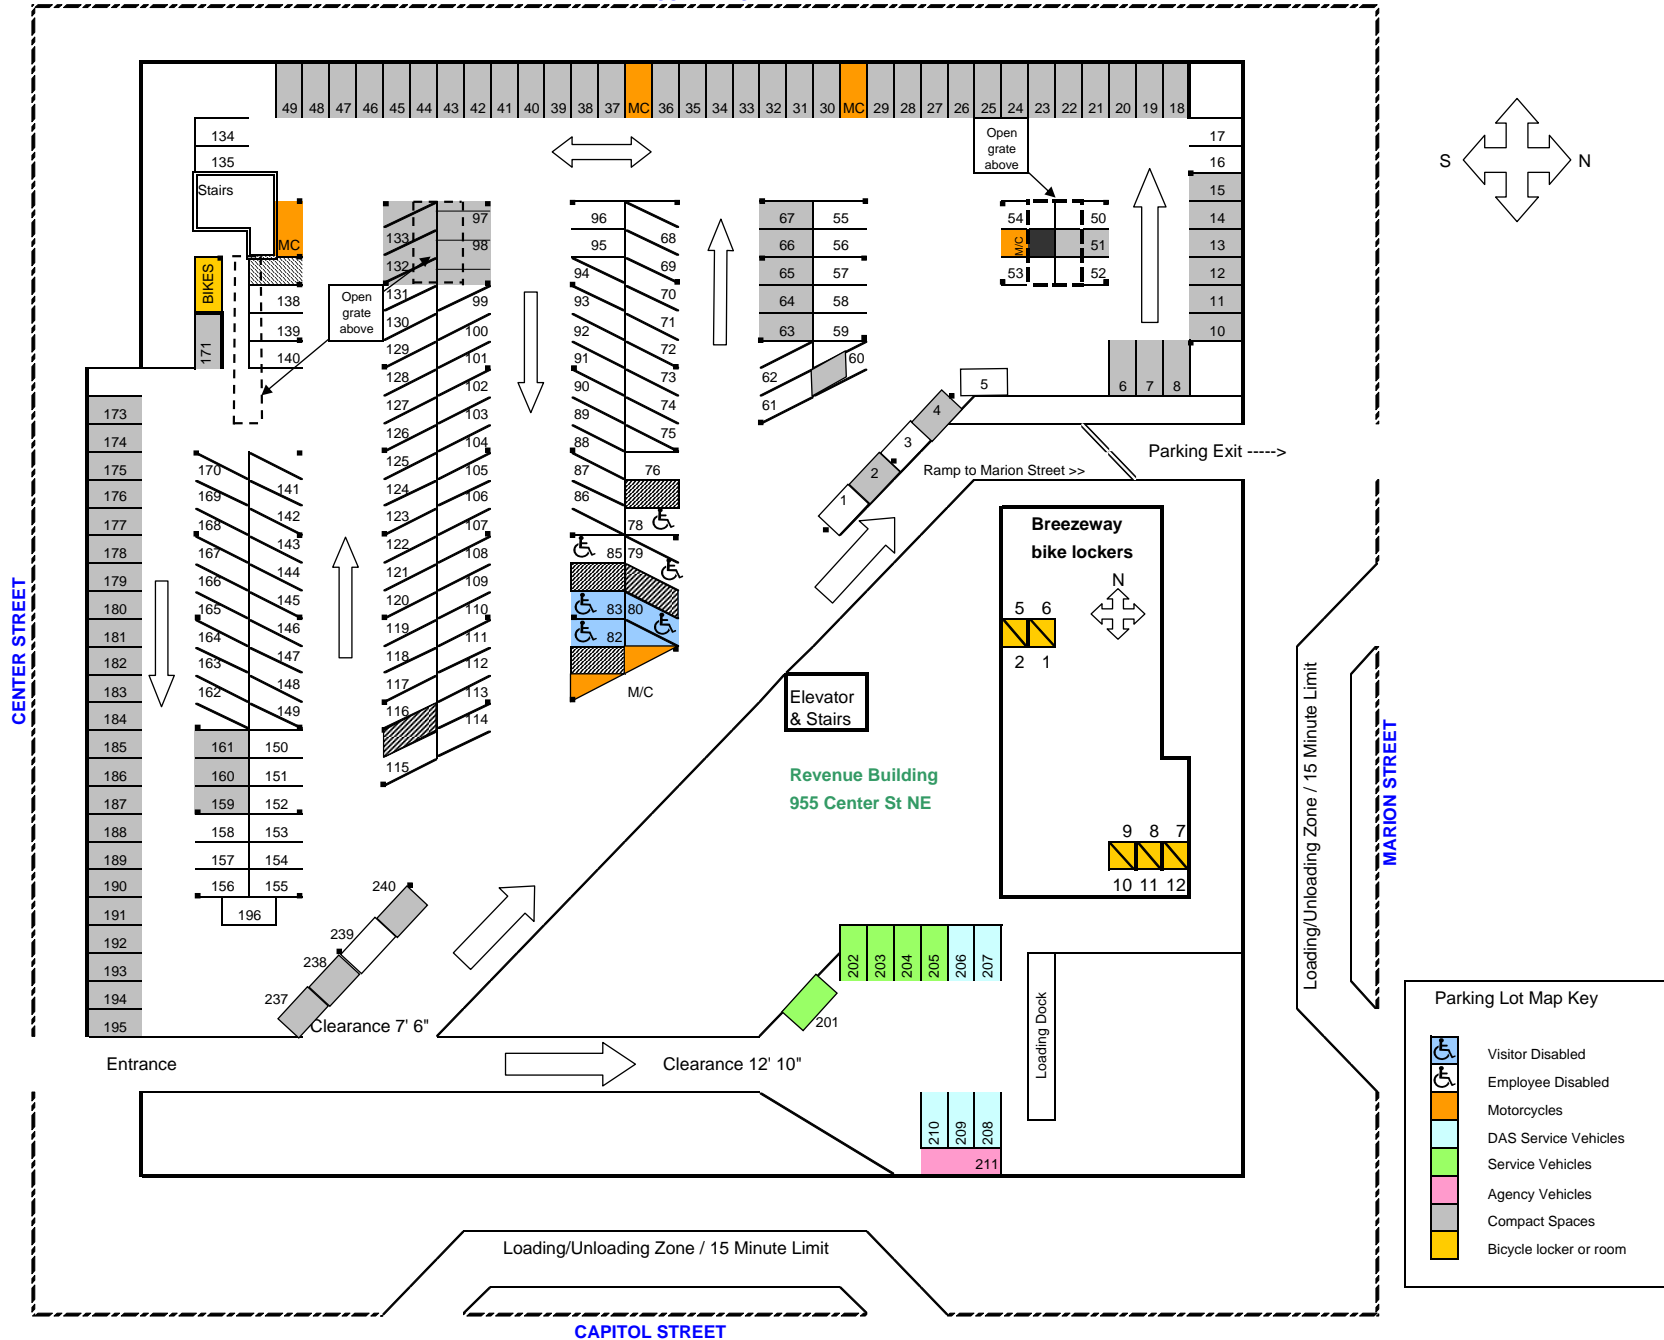

REVENUE UNDERGROUND - 631

SUMMER STREET

**Parking Lot Map Key**

- Visitor Disabled
- Employee Disabled
- Motorcycles
- DAS Service Vehicles
- Service Vehicles
- Agency Vehicles
- Compact Spaces
- Bicycle locker or room