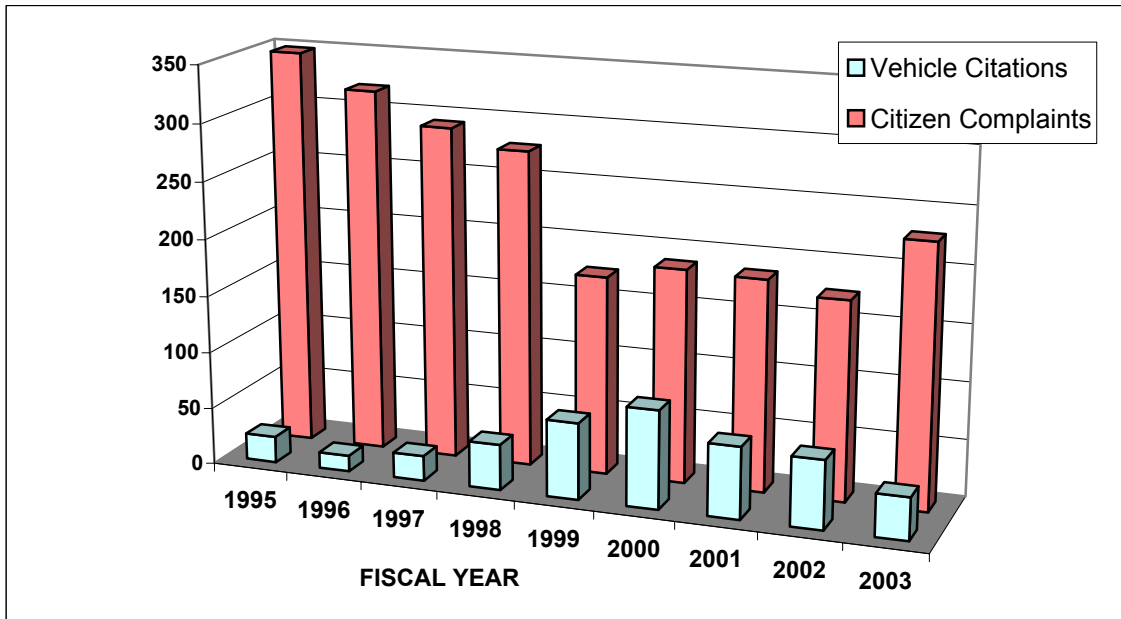

STATE VEHICLE CITATIONS & CITIZEN COMPLAINTS

<u>FY</u>	<u>Vehicle Citations</u>	<u>Citizen Complaints</u>	<u>State Veh Miles (millions)</u>	<u>Citation Rate per Million miles</u>
1995	23	348	101.7	0.226
1996	14	319	101.1	0.139
1997	22	292	103.3	0.213
1998	40	277	106.2	0.377
1999	67	174	103.2	0.649
2000	86	187	102.7	0.837
2001	63	185	104.3	0.604
2002	60	174	99.3	0.605
2003	37	229	93.8	0.394
'03 vs '02	-41.3%	23.8%	-10.1%	-34.7%
FYs 95-03 Ave:	46	243	102	0.449